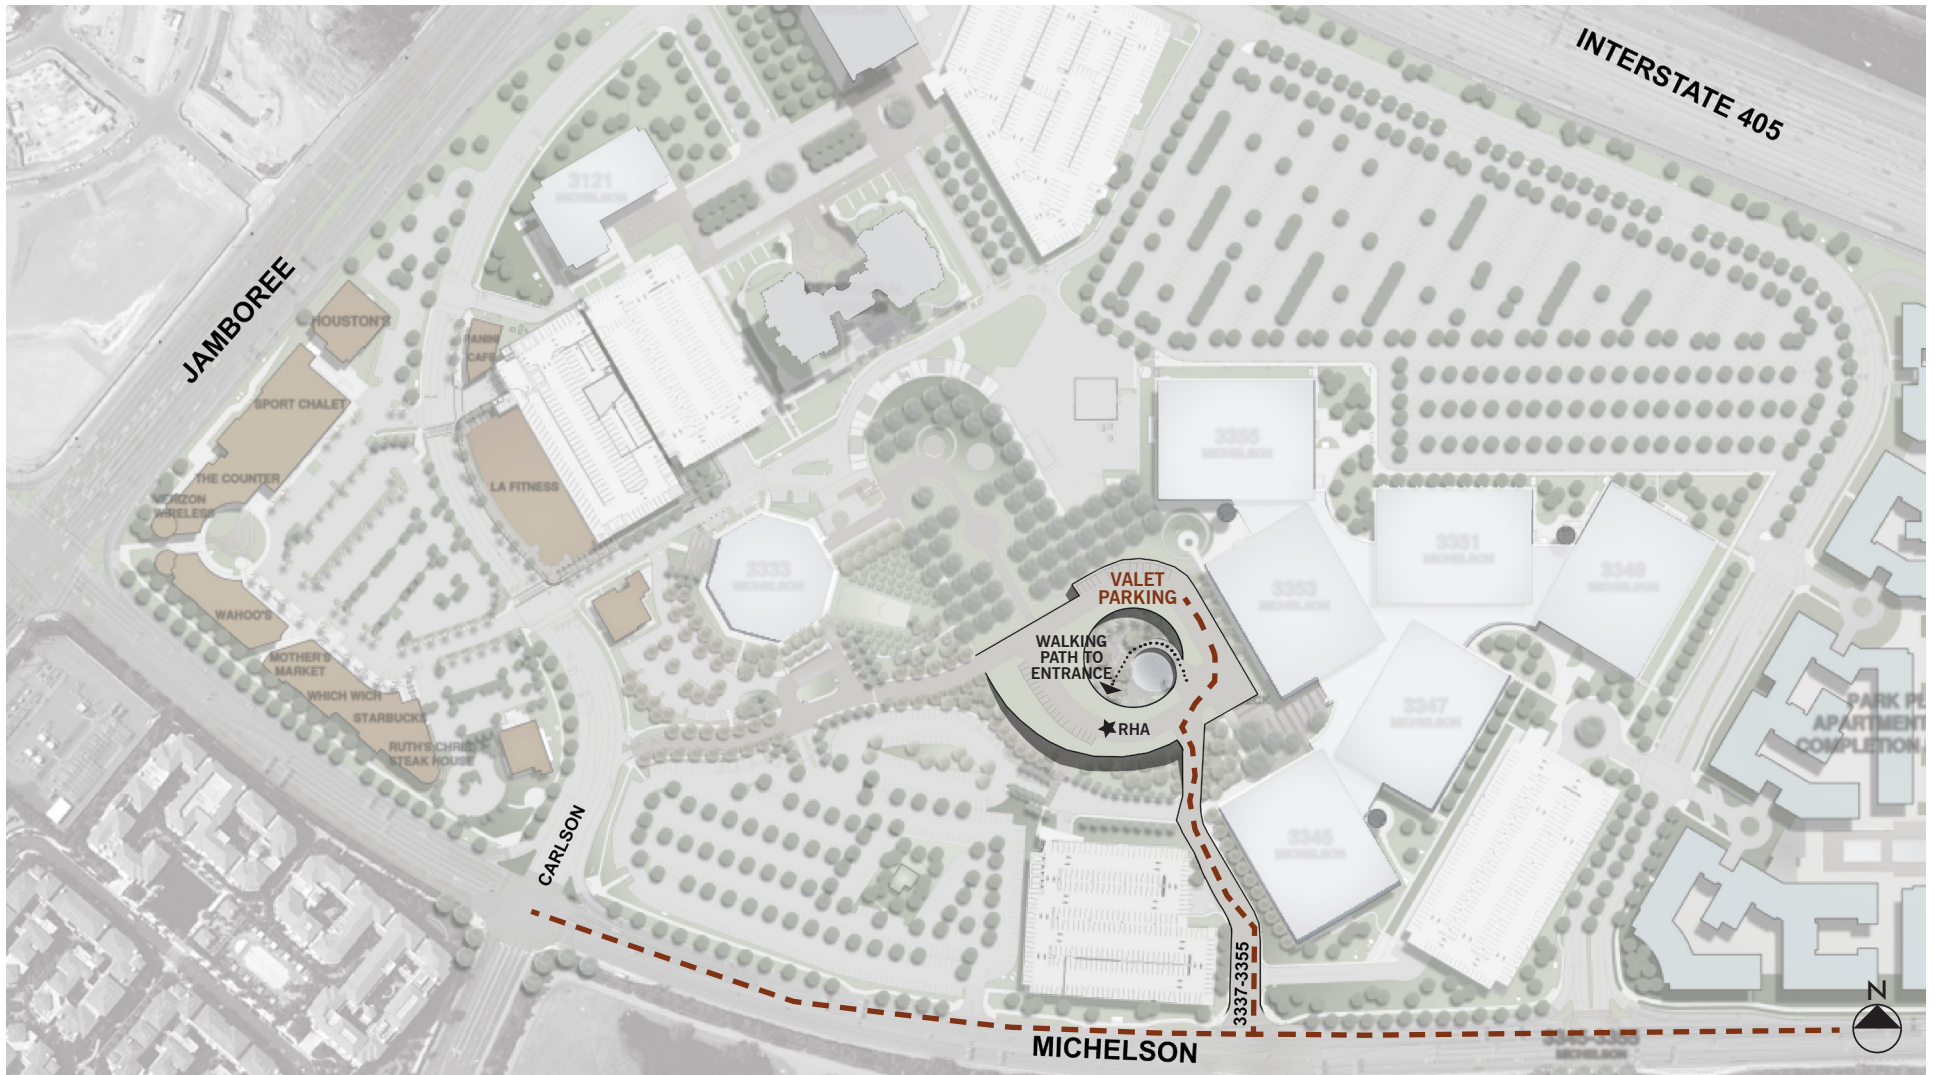

FROM MICHELSON DRIVE, TURN AT THE LIGHT 3337-3355 AND DRIVE STRAIGHT TOWARDS VALET PARKING.
TO FIND OUR OFFICE, WALK DOWN THE RAMP BY THE WATERFALL. MAKE A LEFT AND WALK THROUGH THE DOUBLE GLASS DOORS.
 OUR OFFICE IS LOCATED ON THE LEFT WHEN YOU ENTER THE BUILDING

R H A

ROBERT HIDEY ARCHITECTS

3337 MICHELSON DRIVE, SUITE 170, IRVINE, CA 92612
 TELEPHONE: 949.655.1550
 WWW.ROBERTHIDEY.COM

- ROAD TO VALET PARKING
- WALKING PATH FROM VALET PARKING TO OFFICE