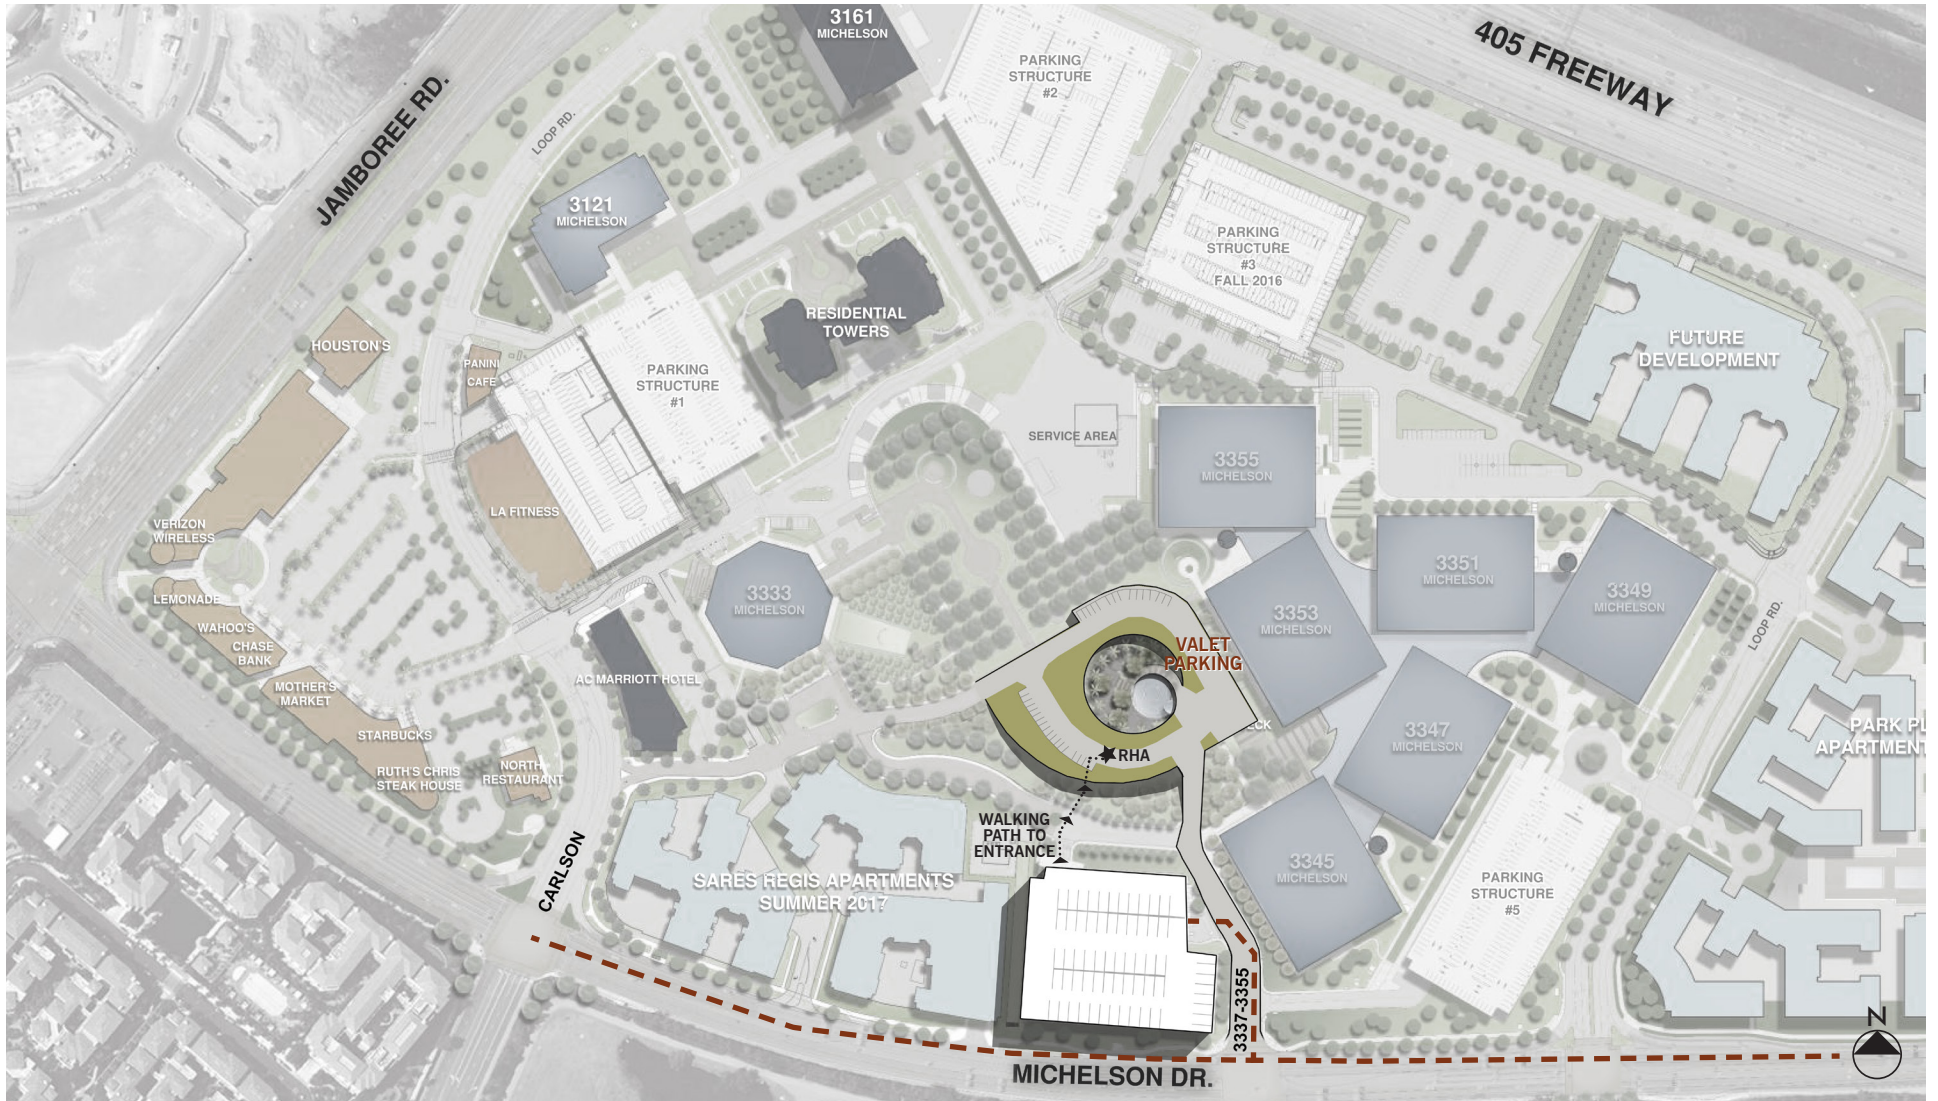

FROM MICHELSON DRIVE, TURN AT THE LIGHT 3337-3355 AND MAKE THE FIRST LEFT INTO **PARKING STRUCTURE #6**. **TO FIND OUR OFFICE**, EXIT THE PARKING STRUCTURE NEAR THE ELEVATOR AND WALK TO THE SINGLE-STORY BUILDING NAMED "PARK PLACE". WALK THROUGH THE GLASS DOORS, WE ARE THE FIRST DOOR ON THE **RIGHT**.

R H A

ROBERT HIDEY ARCHITECTS

3337 MICHELSON DRIVE, SUITE 170, IRVINE, CA 92612

TELEPHONE: 949.655.1550

WWW.ROBERTHIDEY.COM

- ROAD TO PARKING GARAGE
- WALKING PATH FROM PARKING GARAGE TO OFFICE